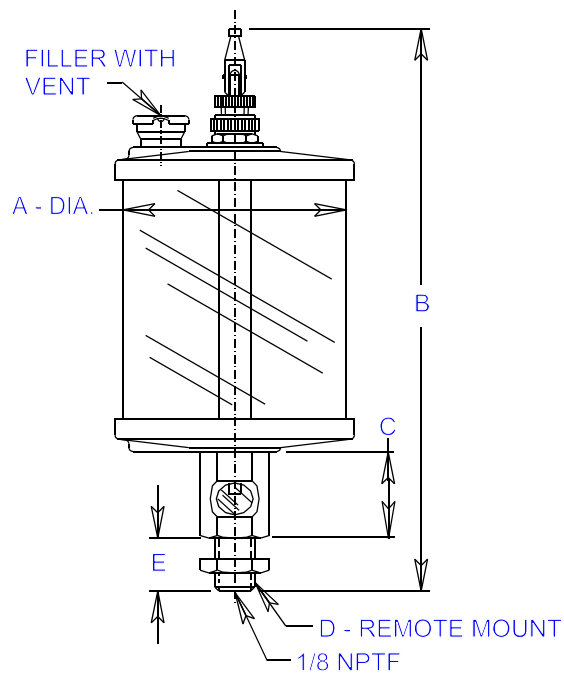

# **RESERVOIRS - DROP FEED - STRAIGHT THREAD/REMOTE MOUNT**

LUBE DEVICES' drop feed reservoirs feature a vented sight chamber, adjustable metering and toggle shut-off. All reservoirs feature self-closing snap lid filler caps, vented on the vertical plane to minimize the possibility of dust and dirt from entering the reservoir through the vent. Reservoirs can be disassembled for occasional cleaning. Maximum viscosity 1500 SSU.

## **STANDARD MATERIALS:**

- Aluminum construction
- Buna N seals
- Gage sight glass
- Break resistant, colorless, transparent polymer

## **OPERATING CONDITIONS:**

- Polymer up to 160°F (71.1°C)
- Ratings are at atmospheric pressure.

**MODIFICATIONS AVAILABLE MADE TO ORDER  
CONSULT OUR FACTORY  
(MINIMUM ORDER MAY BE REQUIRED)**

CATALOG NUMBER	Capacity	A Inches (mm)	B Inches (mm)	C Inches (mm)	D Thread UNF	E Inches (mm)
RDF102-06	1 ounce (29.6 milliliter)	1.50 (38.10)	5.30 (134.62)	1.00 (25.40)	9/16-18	.62 (15.75)
RDF103-06	1-1/2 ounce (44.4 milliliter)	1.75 (44.45)	5.45 (138.43)	1.00 (25.40)	9/16-18	.62 (15.75)
RDF104-06	2-1/2 ounce (73.9 milliliter)	2.00 (50.80)	5.74 (145.80)	1.00 (25.40)	9/16-18	.62 (15.75)
RDF105-06	5 ounce (147.9 milliliter)	2.50 (63.50)	6.37 (161.80)	1.00 (25.40)	9/16-18	.62 (15.75)
RDF107-08	9 ounce (266.2 milliliter)	3.00 (76.20)	7.00 (177.80)	1.38 (35.05)	5/8-18	.88 (22.35)
RDF108-08	12 ounce (354.9 milliliter)	3.00 (76.20)	8.38 (212.85)	1.38 (35.05)	5/8-18	.88 (22.35)
RDF109-08	1 pint (.47 liter)	3.50 (88.90)	8.94 (227.08)	1.38 (35.05)	5/8-18	.88 (22.35)
RDF110-08	1 quart (.95 liter)	4.25 (107.95)	9.38 (238.25)	1.38 (35.05)	5/8-18	.88 (22.35)
RDF111-08	1/2 gallon (1.9 liter)	5.50 (139.70)	12.19 (309.63)	1.38 (35.05)	5/8-18	.88 (22.35)
RDF112-08	1 gallon (3.8 liter)	5.50 (139.70)	16.31 (414.27)	1.38 (35.05)	5/8-18	.88 (22.35)

**RESERVOIR - DROP FEED  
STRAIGHT THREAD/REMOTE MOUNT  
12/03 BULLETIN F277-1A**